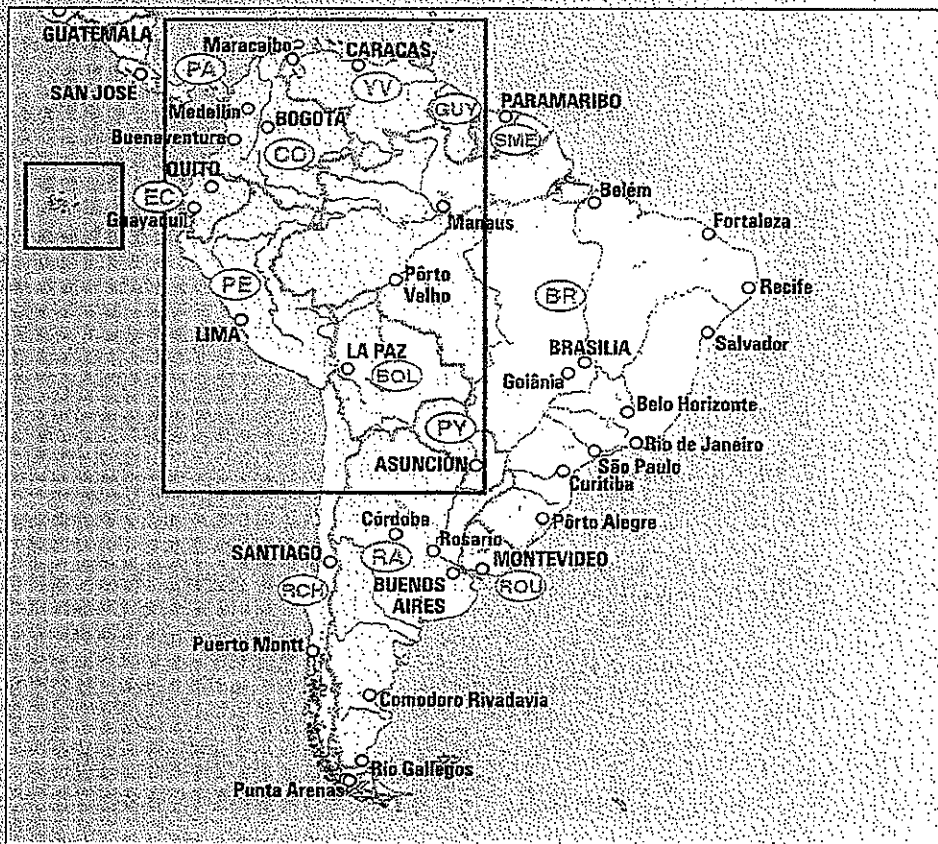

Exhibit 4

INSIGHT TRAVEL MAP

SOUTH AMERICA

NORTHERN REGION

**Bolivia • Colombia • Ecuador
Peru • Venezuela**

1 : 4 Million

**distance indicators
comprehensive index
digital cartography**

INSIGHT TRAVEL MAP

SOUTH AMERICA

NORTHERN REGION

Bolivia • Colombia • Ecuador
Peru • Venezuela

1 : 4 Million
1 cm = 40 km / 1 inch = 63 miles

£5.99

ISBN 981-4120-63-4